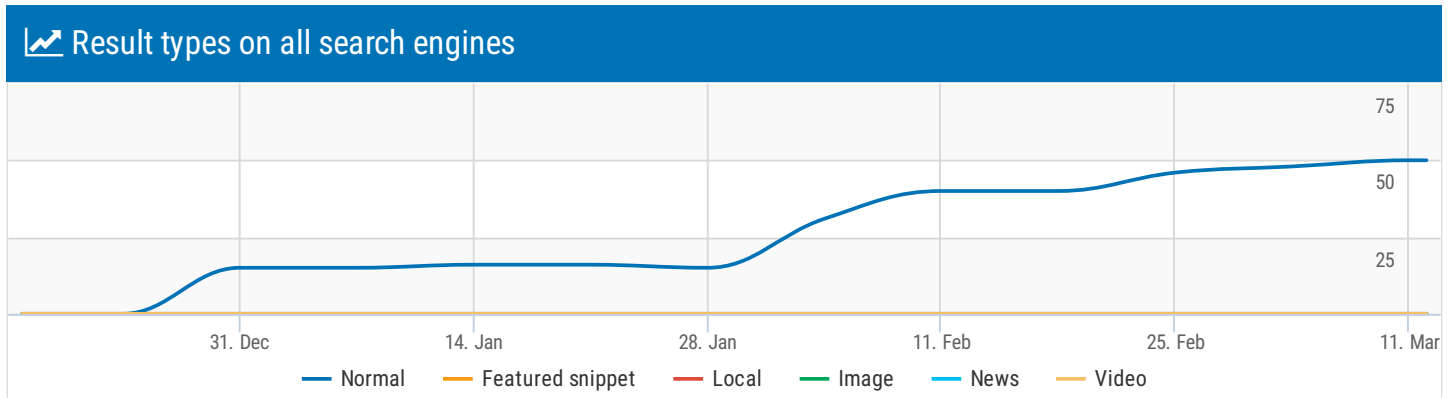

Top pages on Bing

Pages with the most visitors from Bing

ultimateseo.org/ (100%)

Pages with the most rankings on Bing

ultimateseo.org/ (2)

Ranked page	Keywords	Searches	Visitors	Rankings	Comp.
ultimateseo.org/	2	↔ 20	8	2 ↔	0

Result types

A website can be listed with different result types (normal ranking, local ranking, image ranking, etc.).

Normal (100%)

Result type	Keywords	Pages
✓ Normal	24	11
★ Featured snippet	0	0
📍 Local	0	0
🖼️ Image	0	0
📰 News	0	0
📺 Video	0	0