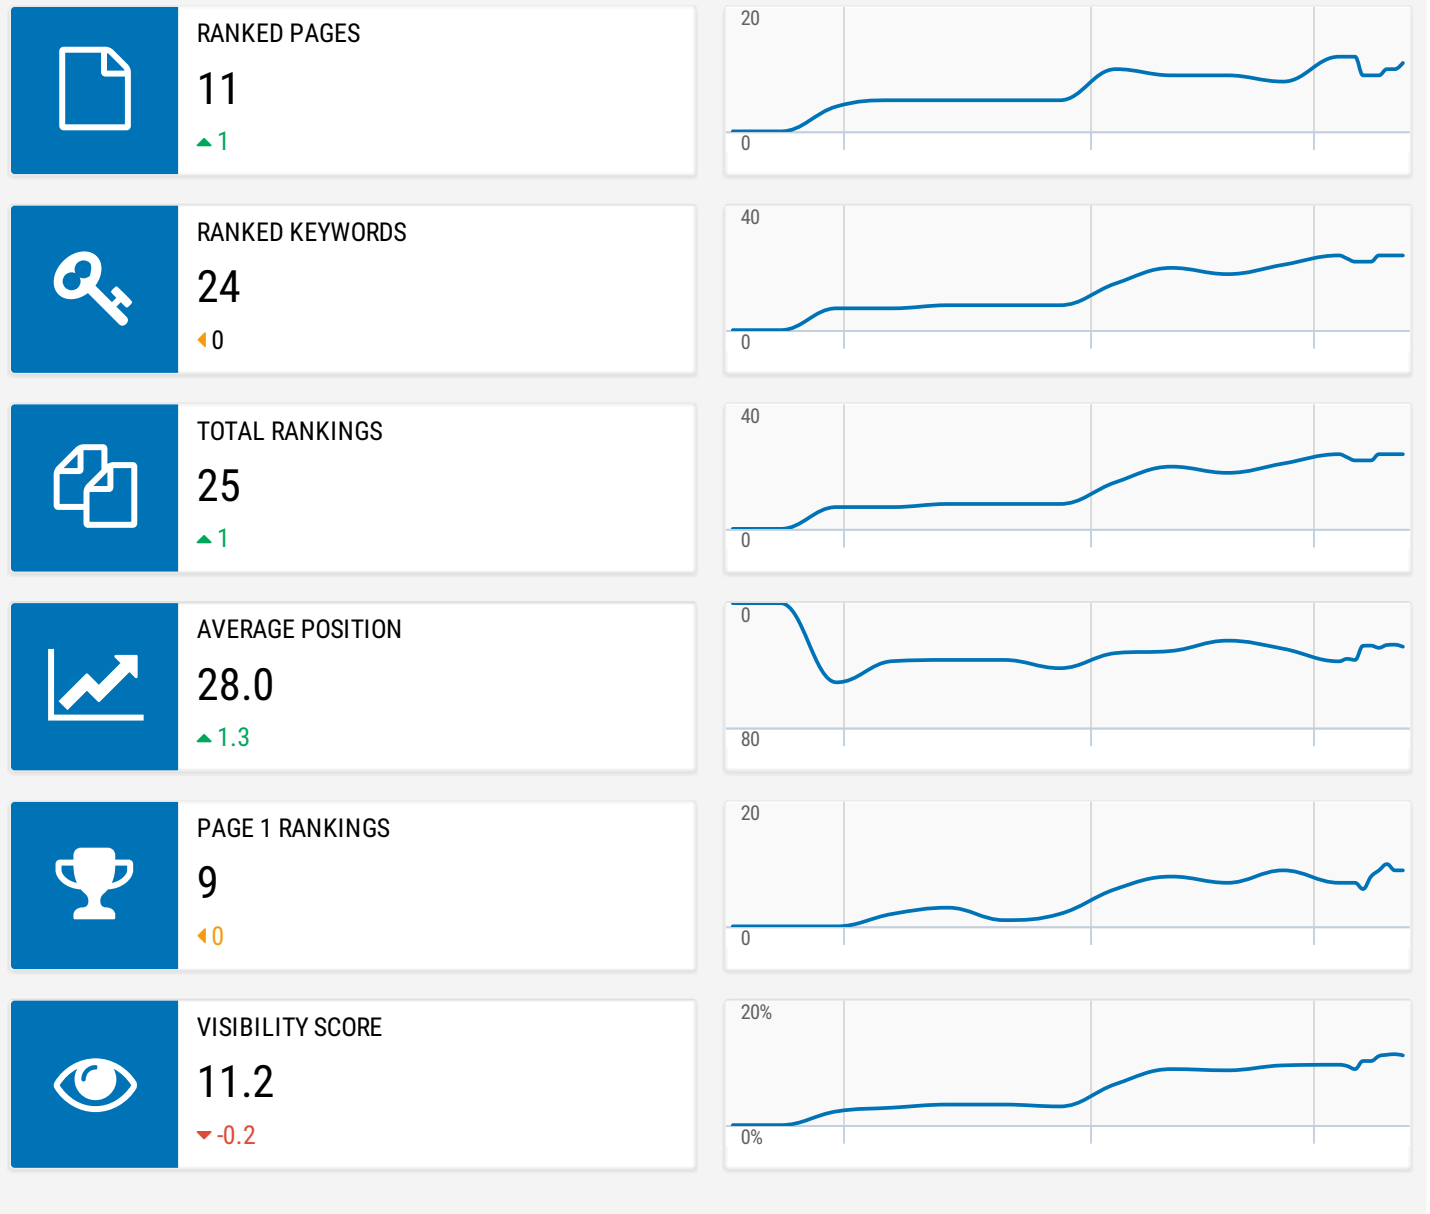

Google rankings overview