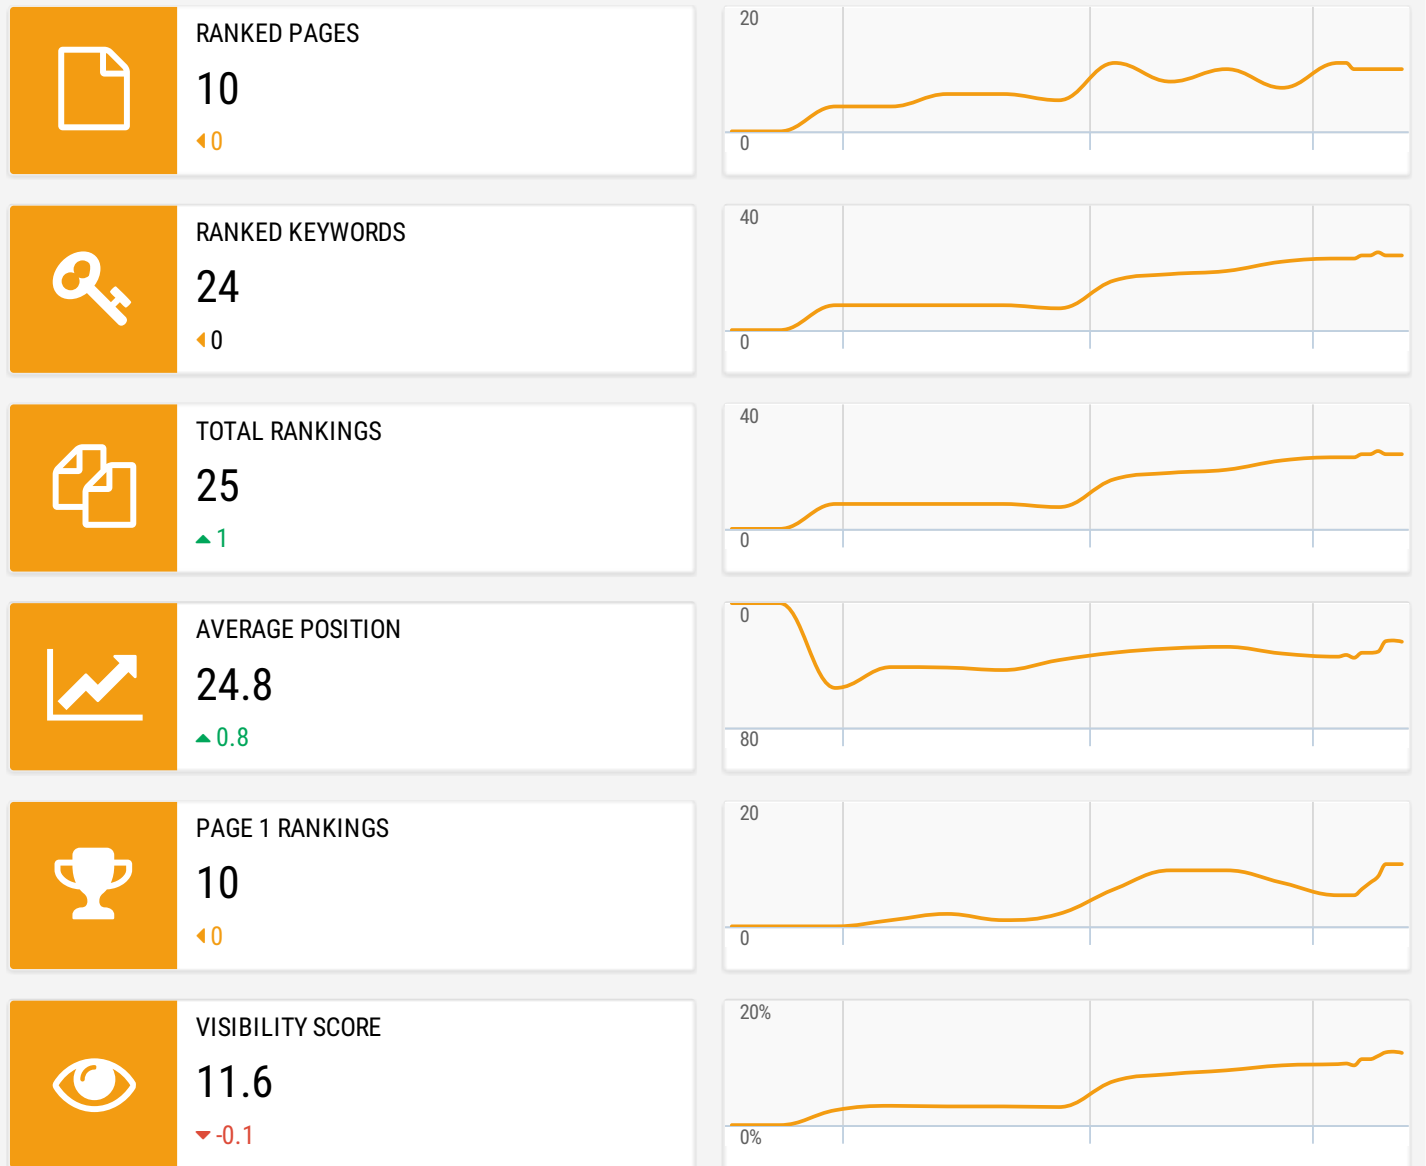

[SEOprefixer](#) > [Client reports](#) > [Customize reports](#)

Overview

Google rankings overview

Google Mobile rankings overview

Bing rankings overview

Google rankings

Google keyword	Searches	Difficulty	Regular pos.		Extra pos.		Best competitor
301 redirect seo penalty Louisville, Kentucky, United States	n/a	n/a	🕒	↔	🕒	↔	🕒
ad-rank media Louisville, Kentucky, United States	n/a	n/a	🕒	↔	🕒	↔	🕒
adboozter Louisville, Kentucky, United States	n/a	n/a	🕒	↔	🕒	↔	🕒
ads cpc -cpm Louisville, Kentucky, United States	n/a	n/a	🕒	↔	🕒	↔	🕒
ads ppc -cpm Louisville, Kentucky, United States	n/a	n/a	🕒	↔	🕒	↔	🕒
adword Louisville, Kentucky, United States	201,000	32%	🕒	↔	🕒	↔	🕒
adwords Louisville, Kentucky, United States	201,000	32%	🕒	↔	🕒	↔	🕒
adwords admin Louisville, Kentucky, United States	10	100%	-	↔	-	↔	- ↔
adwords data studio template Louisville, Kentucky, United States	n/a	n/a	🕒	↔	🕒	↔	🕒
adwords louisville Louisville, Kentucky, United States	0	n/a	-	↔	-	↔	cloud502.com 28 ↔
adwords search console Louisville, Kentucky, United States	n/a	n/a	🕒	↔	🕒	↔	🕒
adwords tracking template Louisville, Kentucky, United States	n/a	n/a	🕒	↔	🕒	↔	🕒
adwords tracking template example Louisville, Kentucky, United States	n/a	n/a	🕒	↔	🕒	↔	🕒
analysis Louisville, Kentucky, United States	74,000	n/a	🕒	↔	🕒	↔	🕒
analytics Louisville, Kentucky, United States	201,000	4%	🕒	↔	🕒	↔	🕒
angularfire upload image Louisville, Kentucky, United States	n/a	n/a	🕒	↔	🕒	↔	🕒
audit backlinks Louisville, Kentucky, United States	n/a	n/a	-	↔	-	↔	- ↔
audit.seotime.ru Louisville, Kentucky, United States	n/a	n/a	🕒	↔	🕒	↔	🕒
august seo Louisville, Kentucky, United States	n/a	n/a	🕒	↔	🕒	↔	🕒